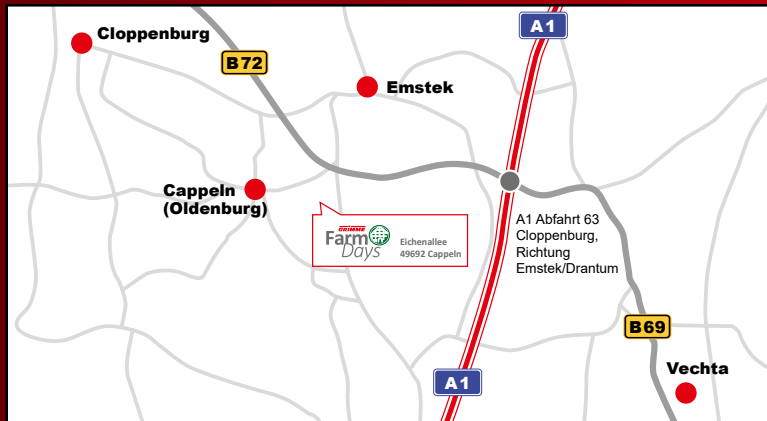

www.grimmefarmdays.com

GRIMME

GRIMME Landmaschinenfabrik GmbH & Co. KG
Hunteburger Straße 32 · 49401 Damme · Germany
www.grimme.com

How to get to the Grimme Hof

Eichenallee · 49692 Cappeln · Germany

We refer to the Corona regulations in force at the time of the event.